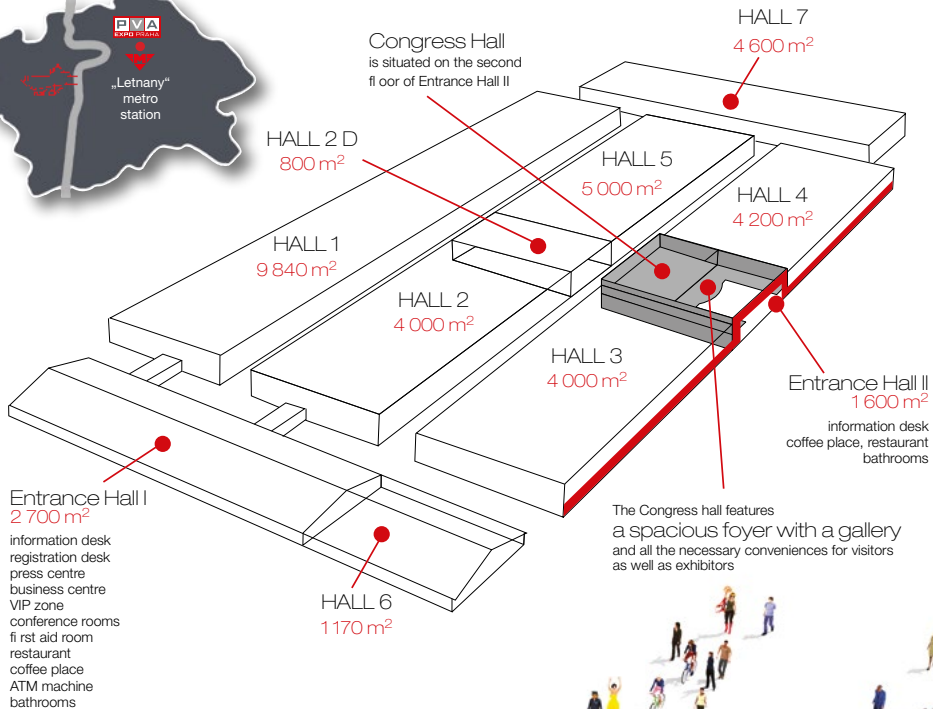

...in the right direction

30. 5. EVENT DAY
- 6.–8. 9. FOR DECOR & HOME
- 18.–22. 9. FOR ARCH
- 4.–7. 10. FOR INTERIOR
- FOR GASTRO & HOTEL
- 25.–28. 10. FOR TOYS
FOR BABIES
FOR GAMES
31. 10.–1. 11. CZECH TRAVEL MARKET
- 15.–18. 11. AUTO PRAHA
- 13.–16. 12. STŘÍBRNÉ VÁNOČNÍ DNY
(CHRISTMAS FAIR)
- 6th Trade Fair for Event Services
- 6th Contract-oriented Trade Fair for Decorations, Glasware, Home and Kitchen Accessories and Giftware
- 29th International Building Trade Fair
- 10th International Trade Fair for Furniture, Interiors and Home Accessories
- 8th International Trade Fair for Hotel and Restaurant Equipment, Food and Gastronomy
- 9th Trade Fair for Toys and Games
- 9th Trade Fair for Children's and Baby Products
- 7th Trade Fair for Video Games and Interactive Entertainment
- 3rd International B2B Trade Fair for Tourism Professionals
- Trade Fair of Personal and Utility Cars
- 10th Trade Fair for Gifts, Decorations and Household Goods